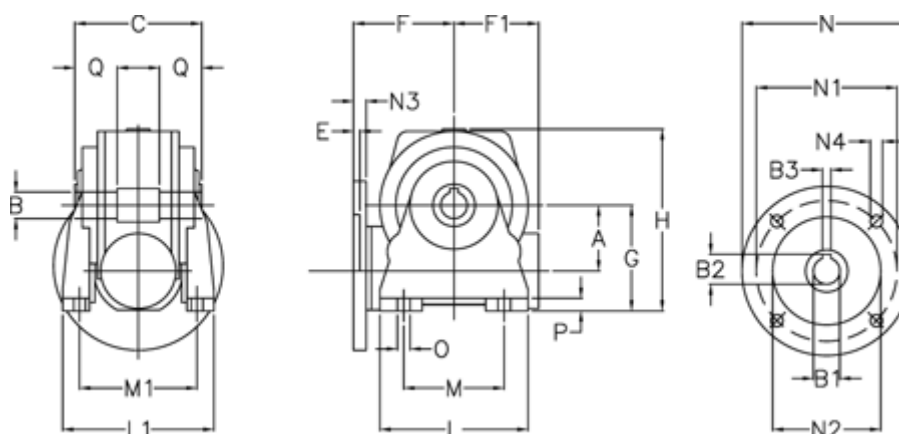

Data Sheet

Article number: 3902049010123
Description: Worm gear
VF 49-N-10-63B14

Measures

A = 49.5	F1 = 63	N1 = 75
B = 25 H7	G = 82	N2 = 60
B1 E7 = 11	H = 138	N3 = 7
B2 = 12.8	L = 110	N4 = 6
B3 H9 = 4	L1 = 124	O = 8.5
C = 82	M = 63	P = 12
E = 3	M1 = 98.5	Q = 22.5
F = 70	N = 90	